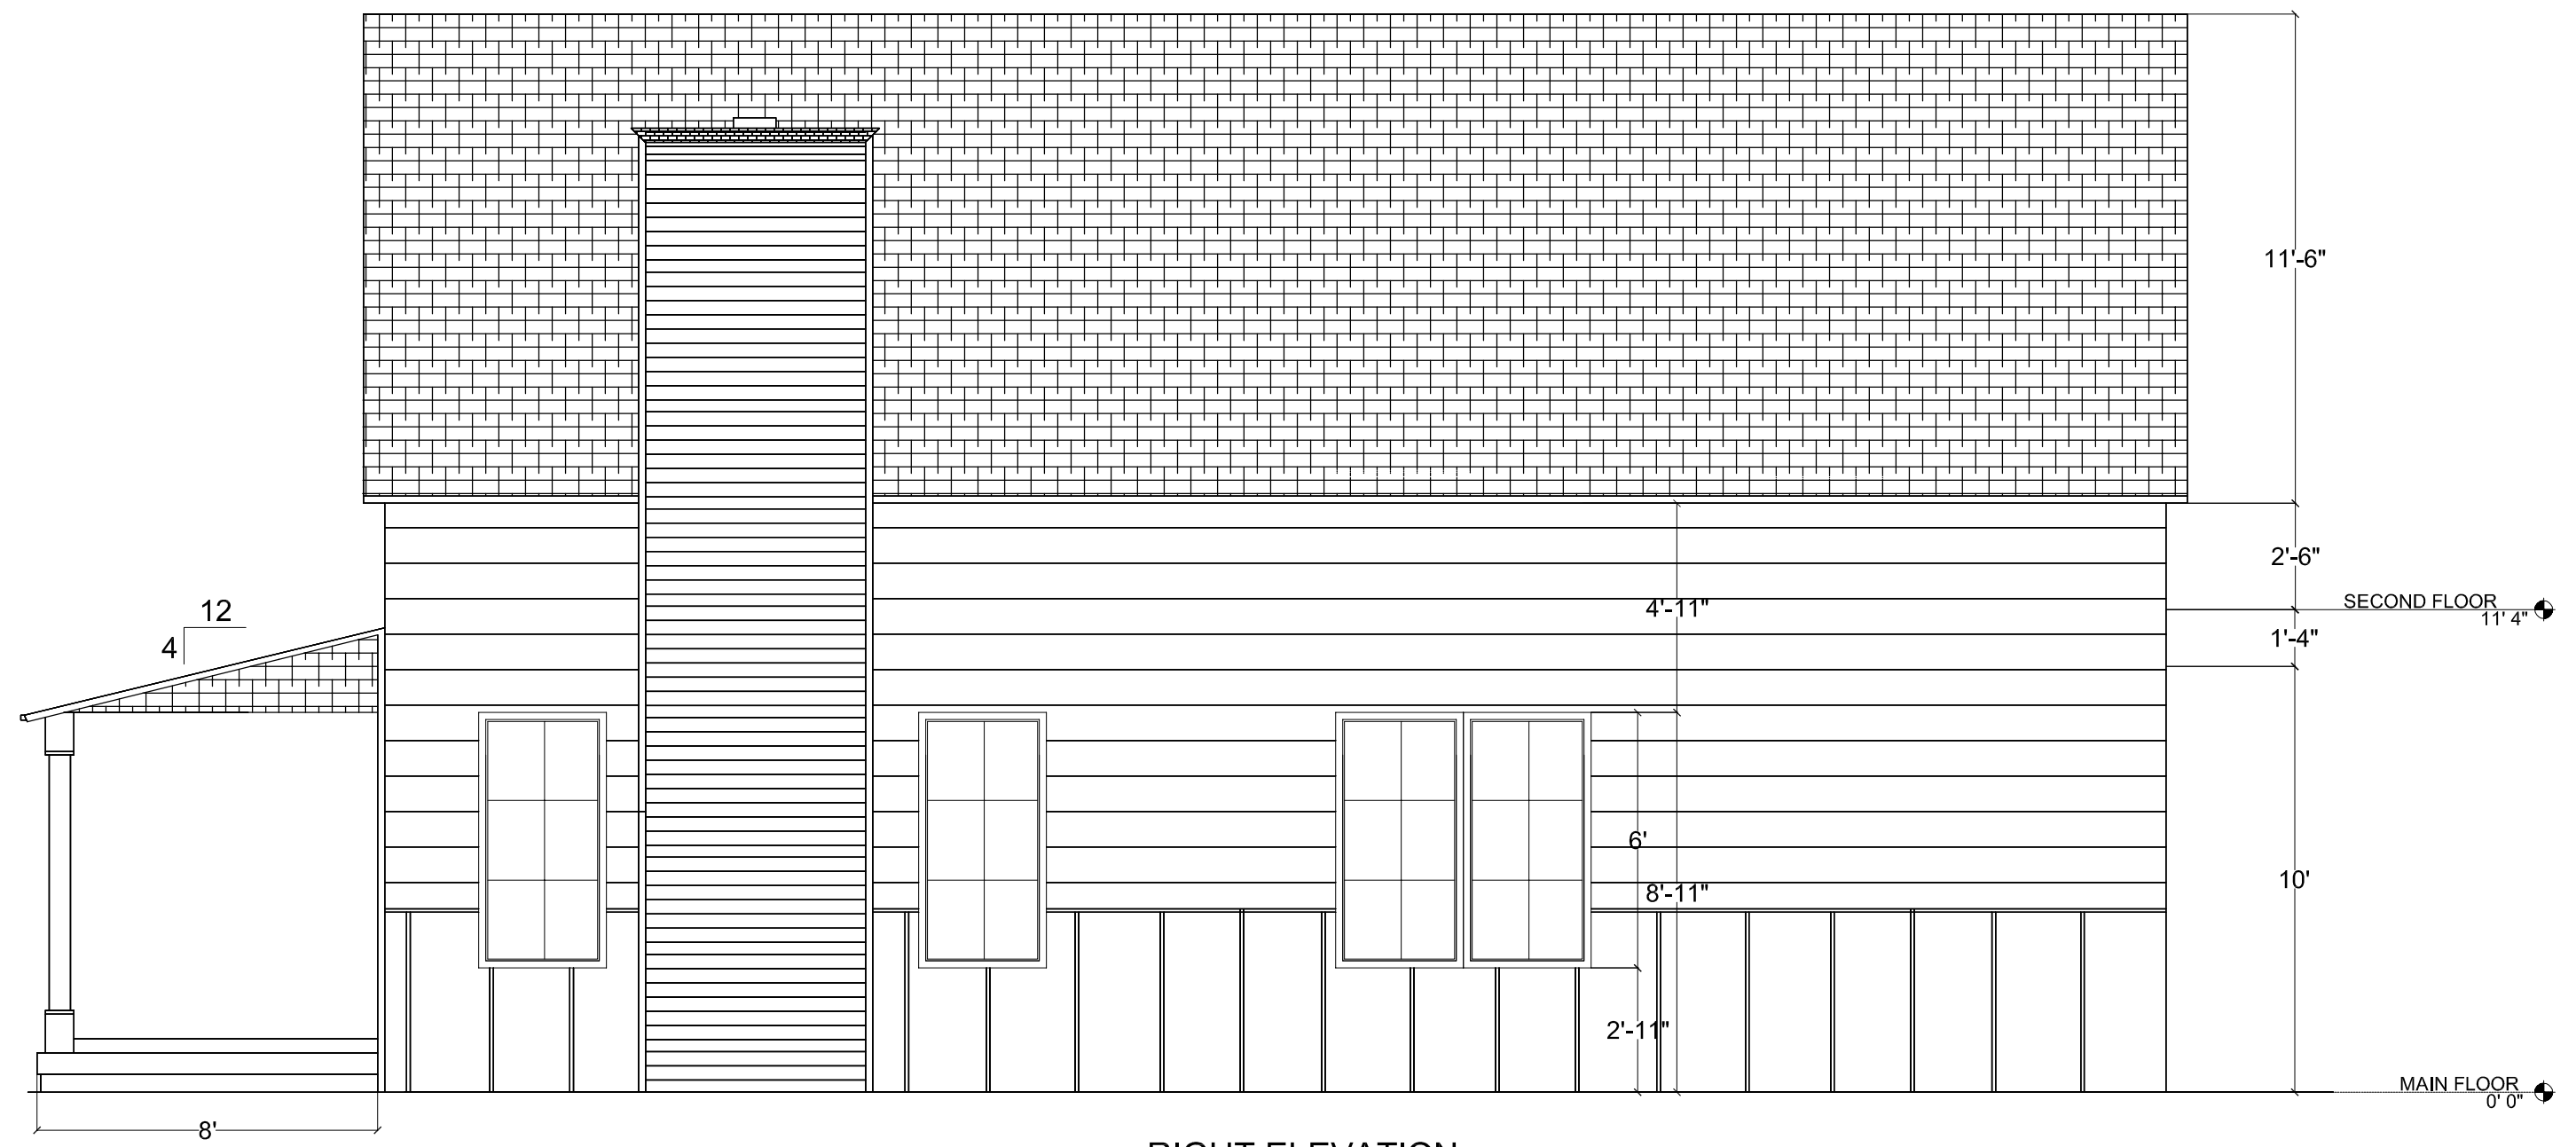

FRONT ELEVATION

RIGHT ELEVATION

LEFT ELEVATION

BACK ELEVATION

ELEVATIONS
 SCALE: $\frac{1}{4}$ " = 1'0"

Drawing: 11082021
 The Cliff
 Lake House Model 1
 Page 2 of 2
 Tyler Choate
 Scale: $\frac{1}{4}$ " = 1'
 Elevations