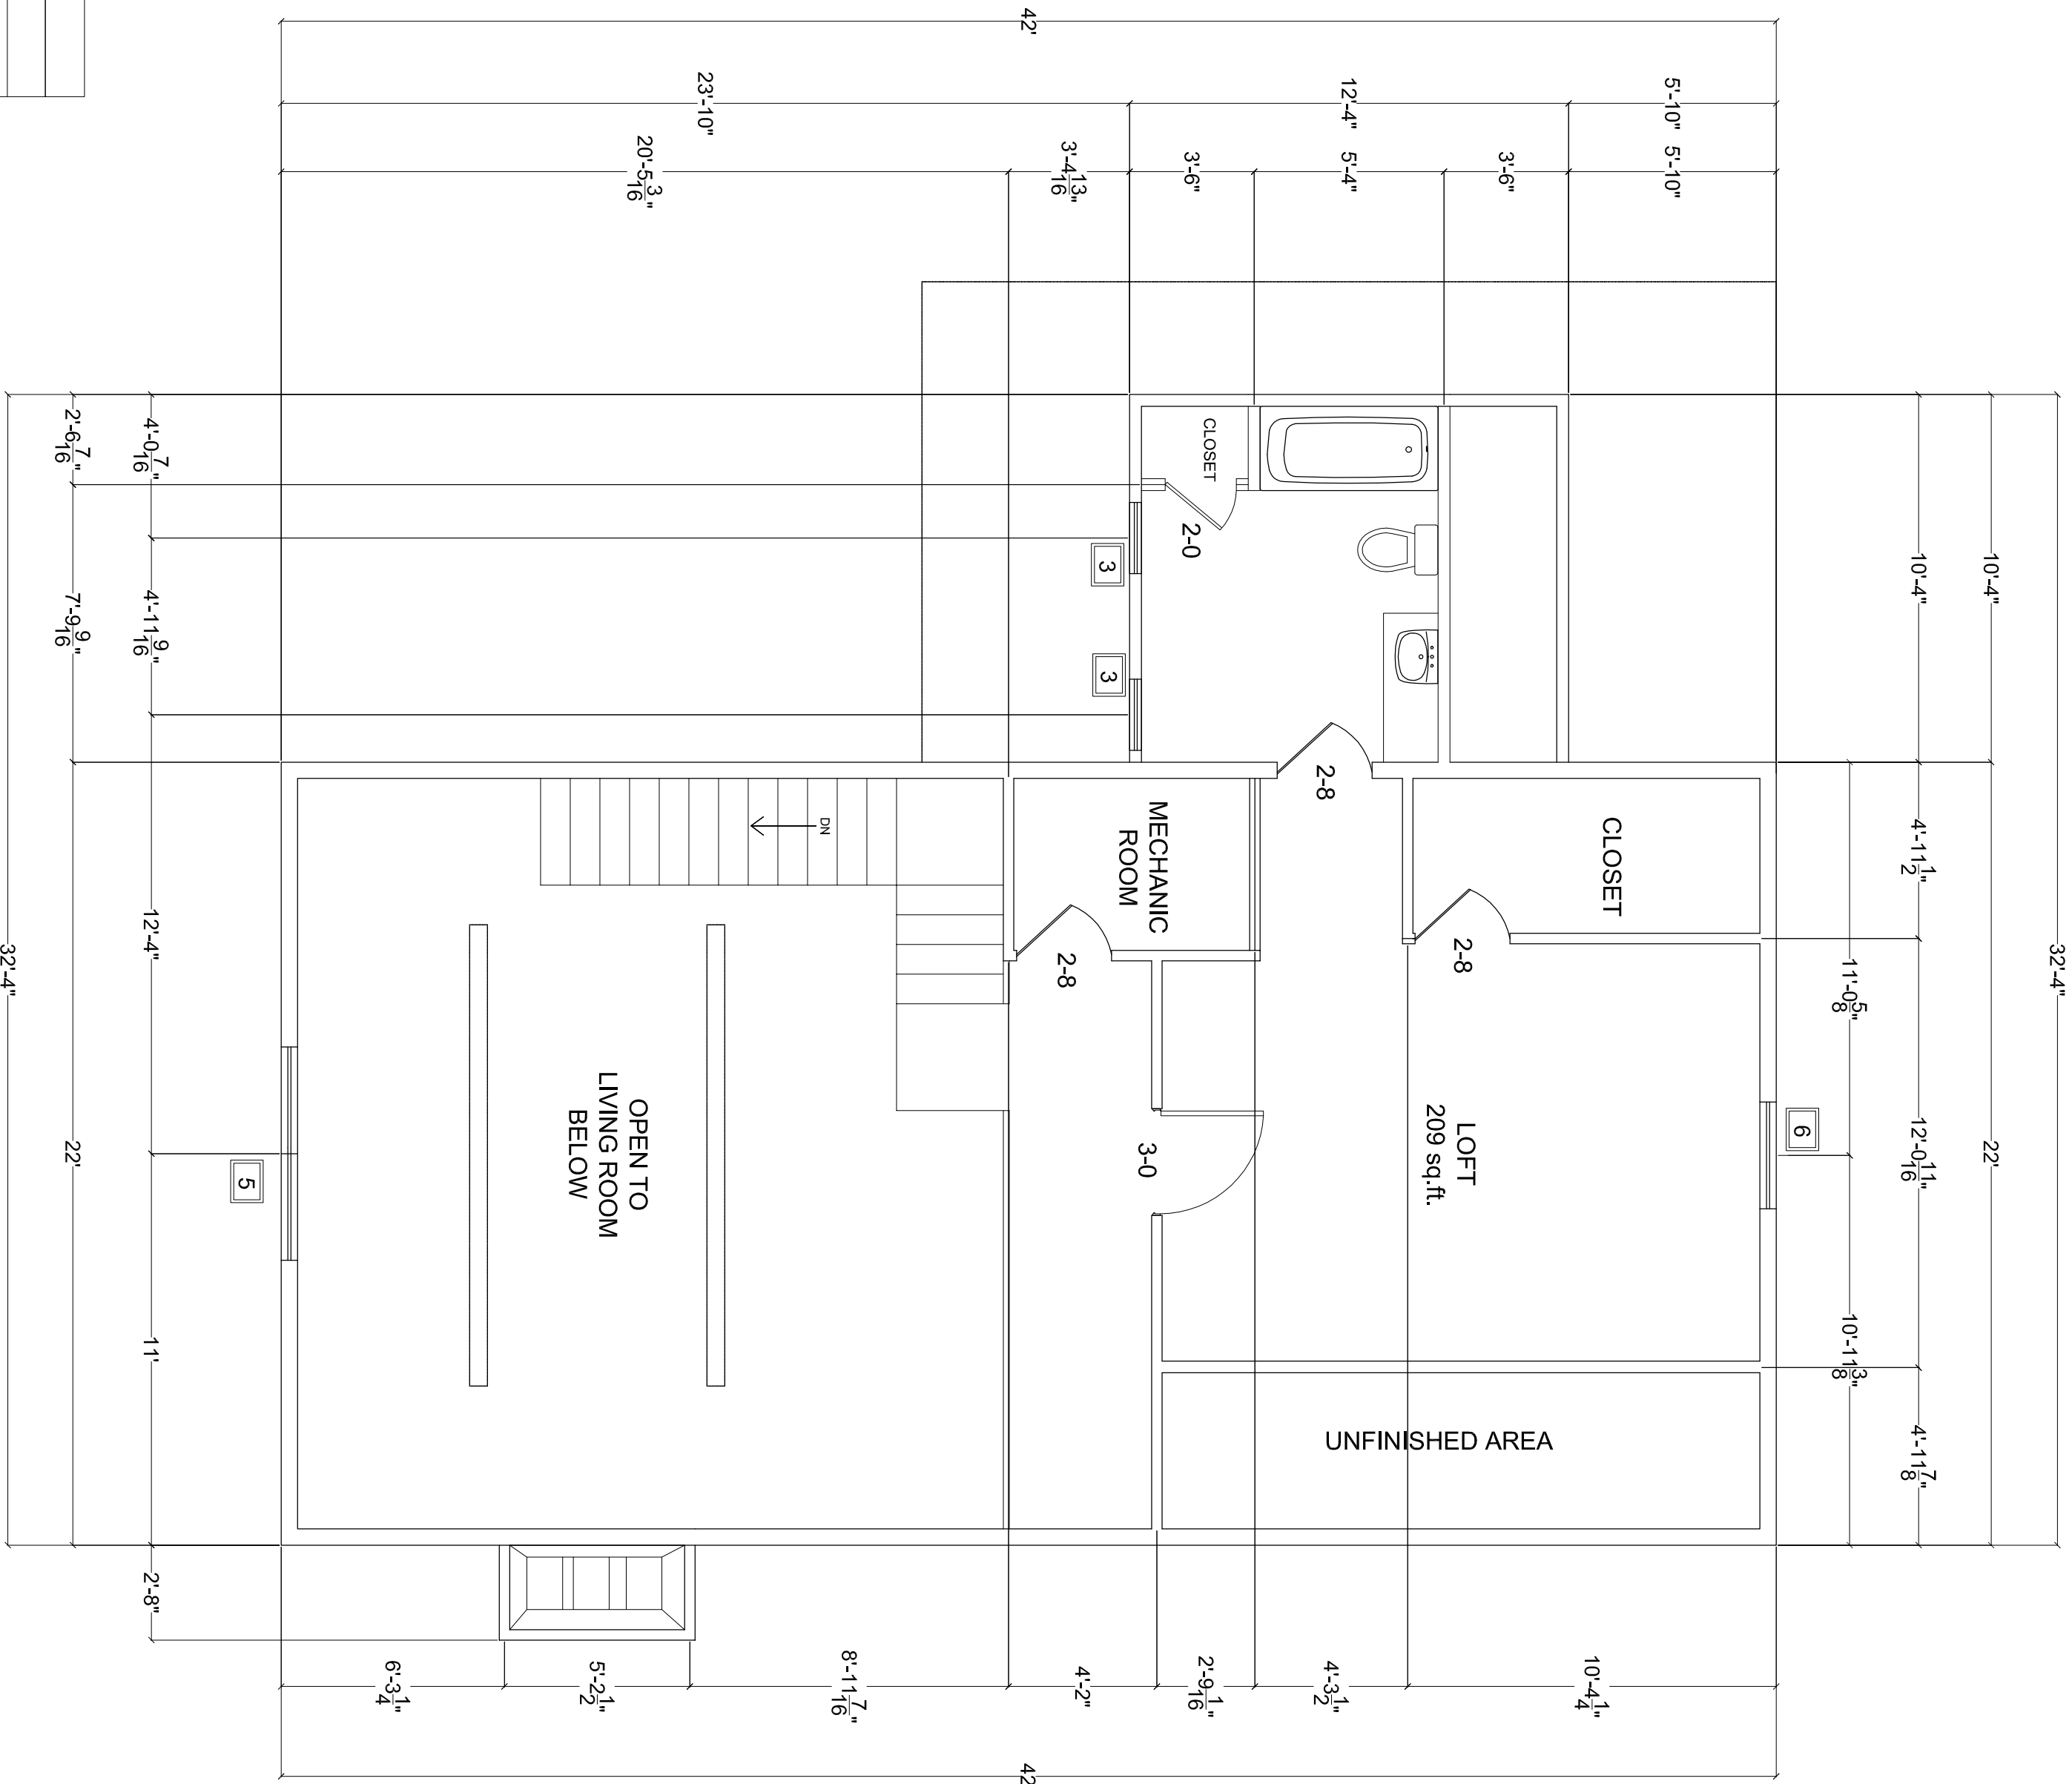

MAIN LEVEL
1,248 sq.ft.

WINDOWS LEGEND	
1	Exact Size 108 1/8 X 72 Rough Opening 109 3/8 X 72 1/2 Model: 3 Wide, Factory Mull
2	Exact Size 72 1/8 X 72 Rough Opening 72 13/16 X 72 1/2 Model: 2 Wide, Factory Mull
3	Exact Size 24x48 Rough Opening 24 1/2 X 48 1/2 Model: Energy Basic, Argon Filled
4	Exact Size 36x72 Rough Opening 36 1/2 X 72 1/2 Model: Energy Basic, Argon Filled

LOFT LEVEL
608 sq.ft.

WINDOWS LEGEND	
5	Exact Size 72 1/8 X 62 Rough Opening 72 13/16 X 62 1/2 Model: 2 Wide, Factory Mull
6	Exact Size 36x62 Rough Opening 36 1/2 X 62 1/2 Model: Energy Basic