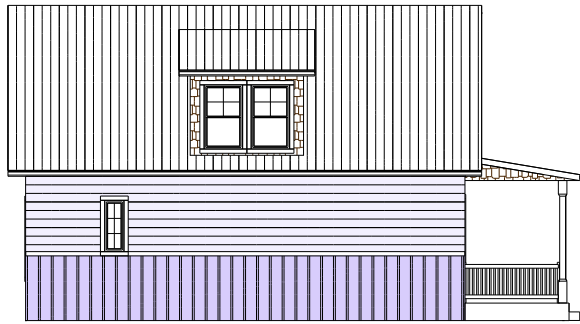

# THE RETREAT

FRONT ELEVATION

RIGHT ELEVATION

LEFT ELEVATION

REAR ELEVATION

Main Level  
Square Feet 985

Loft Level  
Square Feet 723

© 2014 CHRISTOPHER, INC.