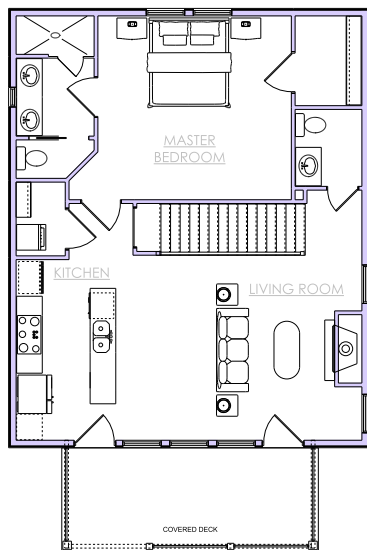

# THE RETREAT

FRONT ELEVATION

RIGHT ELEVATION

LEFT ELEVATION

REAR ELEVATION

Main Level  
Square Feet 985

Loft Level  
Square Feet 723

© 2014 CHRISTOPHER, INC.