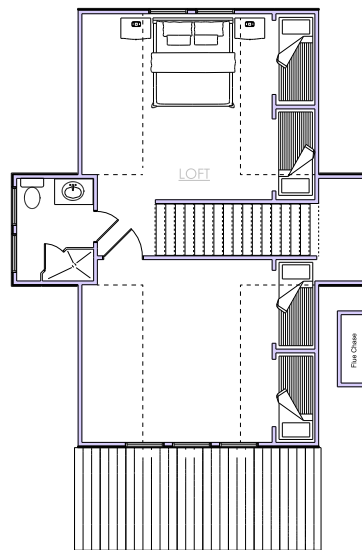

# THE RETREAT

FRONT ELEVATION

RIGHT ELEVATION

LEFT ELEVATION

REAR ELEVATION

Main Level  
Square Feet 985

Loft Level  
Square Feet 723

© 2014 CHRISTOPHER, INC.