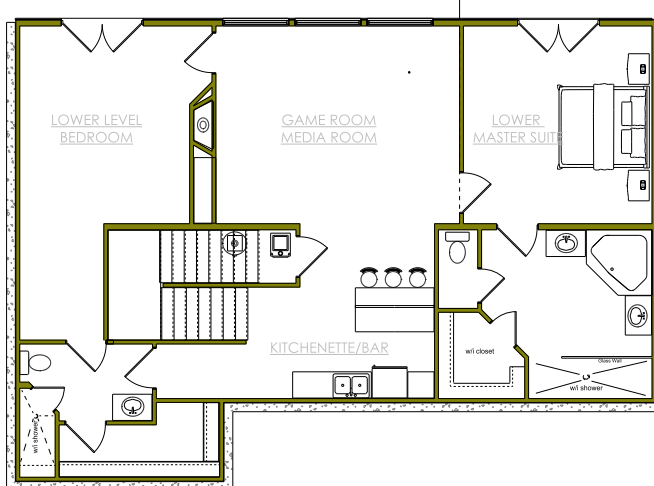

WAKE HOME

FRONT ELEVATION

RIGHT ELEVATION

LEFT ELEVATION

REAR ELEVATION

Upper Level
Square Footage 1,295

Main Level
Square Footage 1,635

Lower Level
Square Footage 1,410