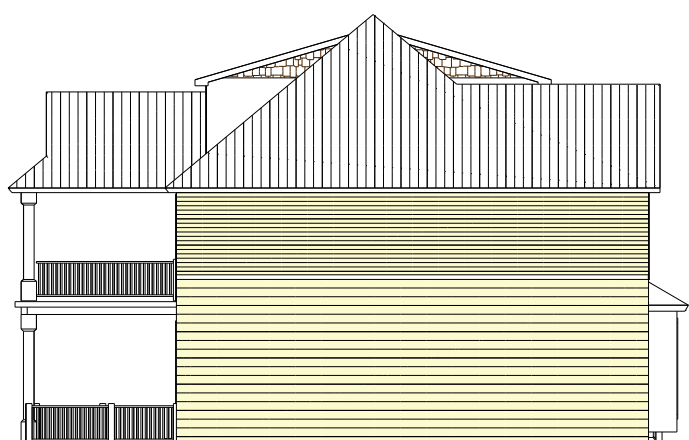

WAKE HOME

FRONT ELEVATION

RIGHT ELEVATION

LEFT ELEVATION

REAR ELEVATION

Upper Level
Square Footage 1,295

Main Level
Square Footage 1,635

Lower Level
Square Footage 1,410