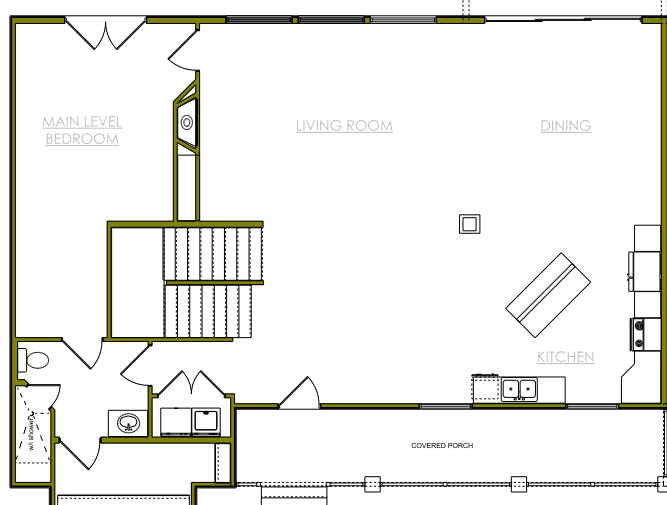

WAKE HOME

FRONT ELEVATION

RIGHT ELEVATION

LEFT ELEVATION

REAR ELEVATION

Upper Level
Square Footage 1,295

Main Level
Square Footage 1,635

Lower Level
Square Footage 1,410