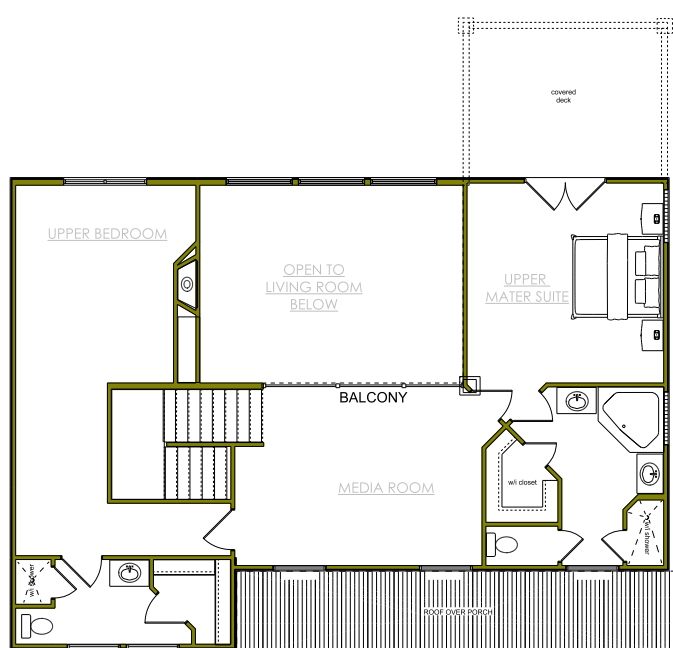

WAKE HOME

FRONT ELEVATION

RIGHT ELEVATION

LEFT ELEVATION

REAR ELEVATION

Upper Level
Square Footage 1,295

Main Level
Square Footage 1,635

Lower Level
Square Footage 1,410