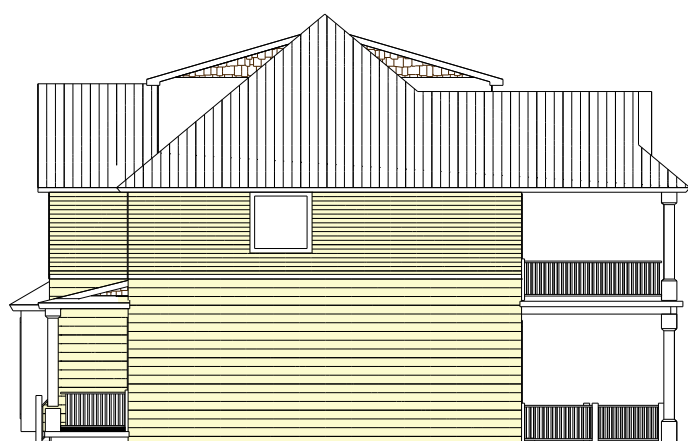

WAKE HOME

FRONT ELEVATION

RIGHT ELEVATION

LEFT ELEVATION

REAR ELEVATION

Upper Level
Square Footage 1,295

Main Level
Square Footage 1,635

Lower Level
Square Footage 1,410